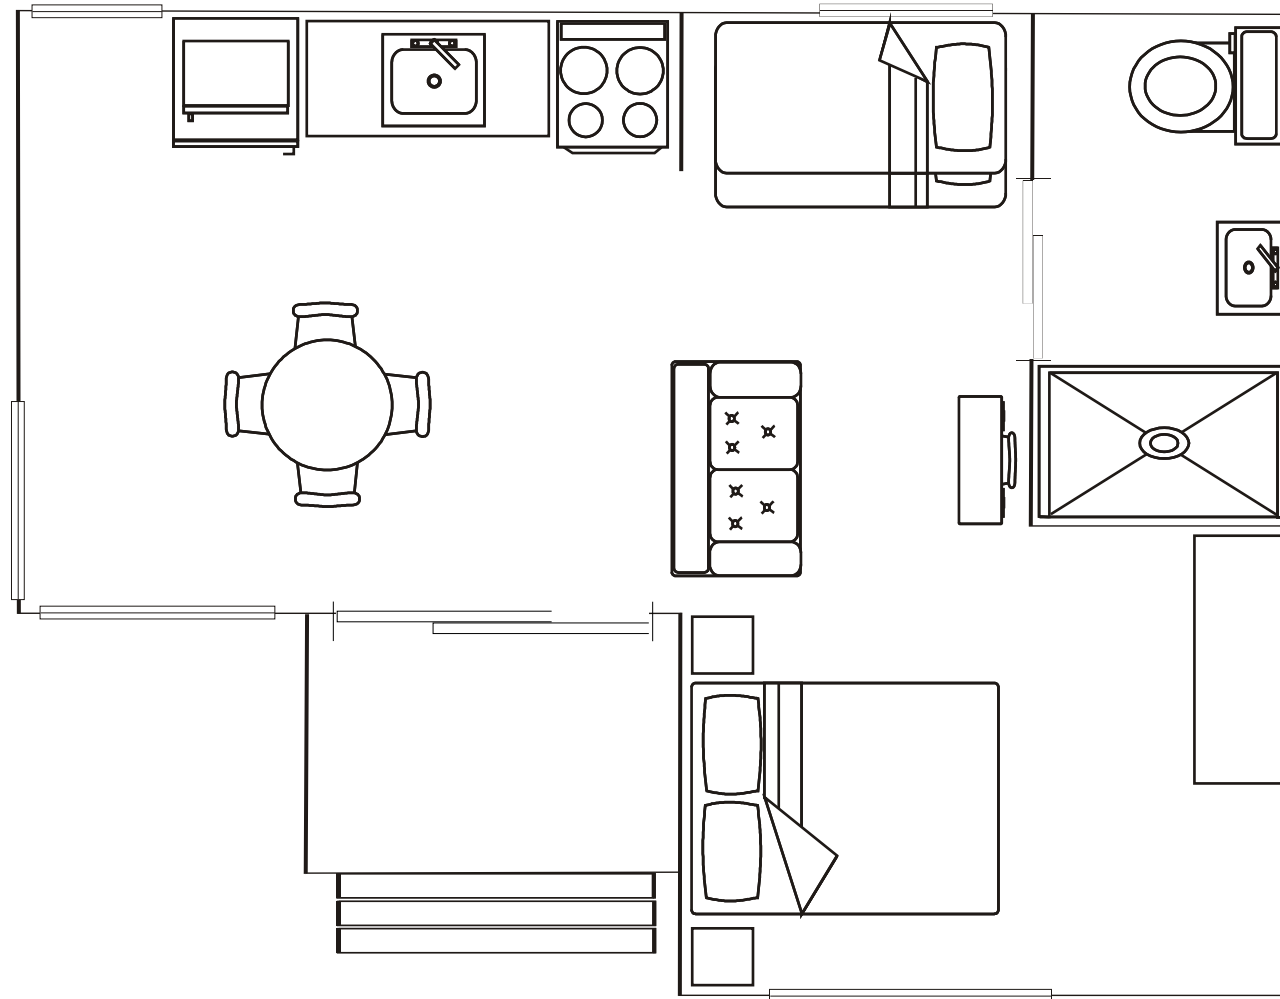

BOYDS BAY HOLIDAY PARK BANKSIA CABIN FLOOR PLAN

CABIN FEATURES:

- * CAN ACCOMMODATE UP TO 4 ADULTS
- * BED CONFIGURATION: DOUBLE BED AND DOUBLE BUNK
- * LOUNGE -WITH A FLAT SCREEN LCD TV
- * AIR-CONDITIONING
- * KITCHEN - FULLY-EQUIPPED WITH OVEN, MICROWAVE OVEN, FULL-SIZED FRIDGE
- * TEA AND COFFEE MAKING FACILITIES
- * LINEN INCLUDED

n.b. Schematic not to scale