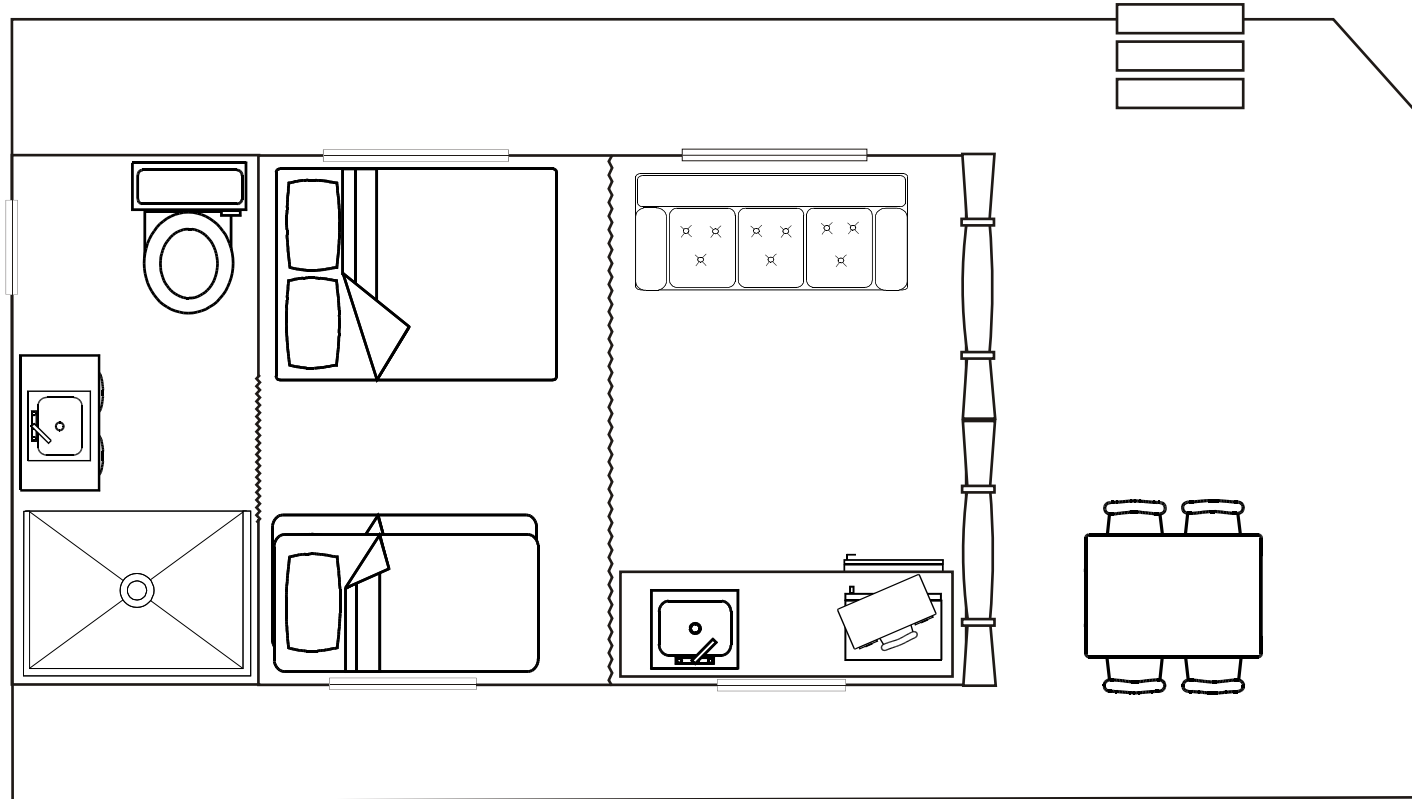

# HASTINGS POINT HOLIDAY PARK CUDGERA SURFARI TENT FLOOR PLAN

## SURFARI TENT FEATURES:

- \* CAN ACCOMMODATE UP TO 4 ADULTS
- \* BEDDING CONFIGURATION -  
QUEEN BED AND DOUBLE BUNK
- \* LOUNGE - WITH A FLAT SCREEN LCD TV
- \* TEA AND COFFEE MAKING FACILITIES
- \* KITCHEN AREA - FULLY EQUIPPED WITH MICROWAVE OVEN ONLY  
AND BAR FRIDGE
- \* ENSUITE BATHROOM WITH SHOWER AND TOILET
- \* PEDESTAL FAN & HEATER
- \* LINEN INCLUDED

*n.b. Schematic not to scale*