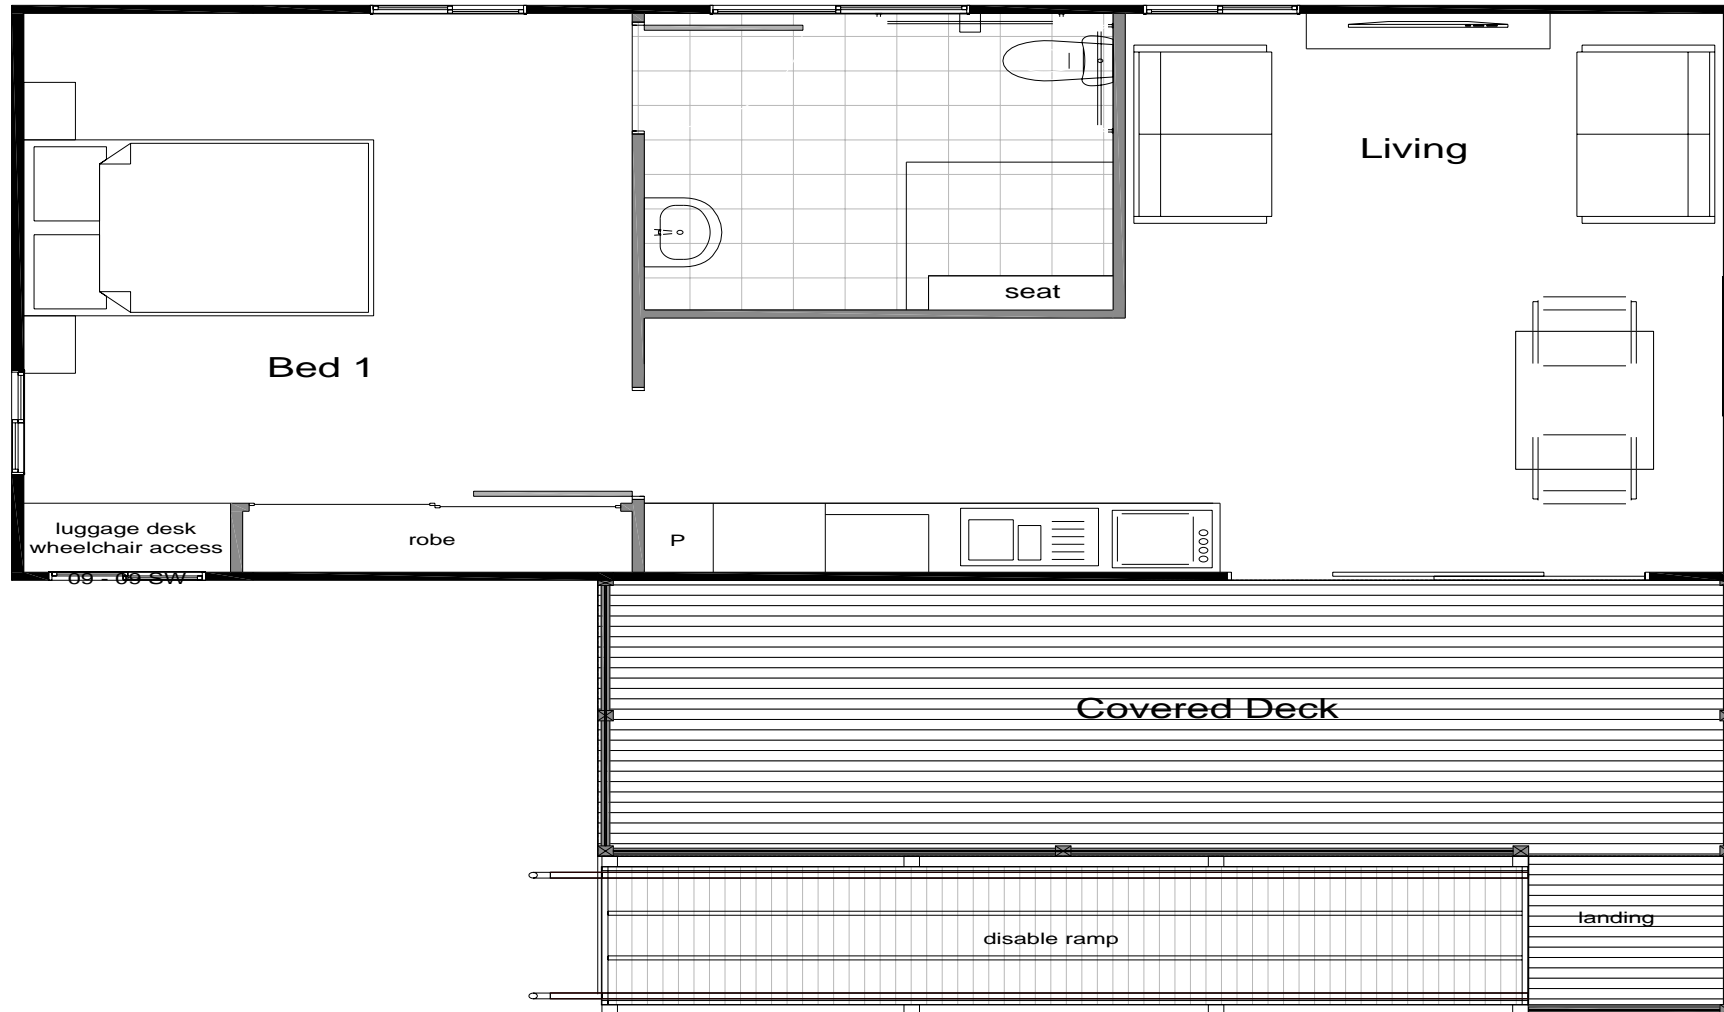

KINGSCLIFF NORTH HOLIDAY PARK DREAMTIME with FACILITIES CABIN FLOOR PLAN

CABIN FEATURES:

- * CAN ACCOMMODATE UP TO 3 ADULTS
- * BEDROOM 1 - QUEEN BED
- * LIVING ROOM SOFA BED DOUBLE
- * LOUNGE -WITH A FLAT SCREEN LCD TV
- * AIR CONDITIONING

- * BATHROOM DISABLE FACILITIES - SHOWER AND TOILET
- * KITCHEN - FULLY-EQUIPPED WITH OVEN, MICROWAVE OVEN, DISHWASHER, FULL-SIZED FRIDGE
- * TEA AND COFFEE MAKING FACILITIES
- * LINEN INCLUDED

n.b. Schematic not to scale