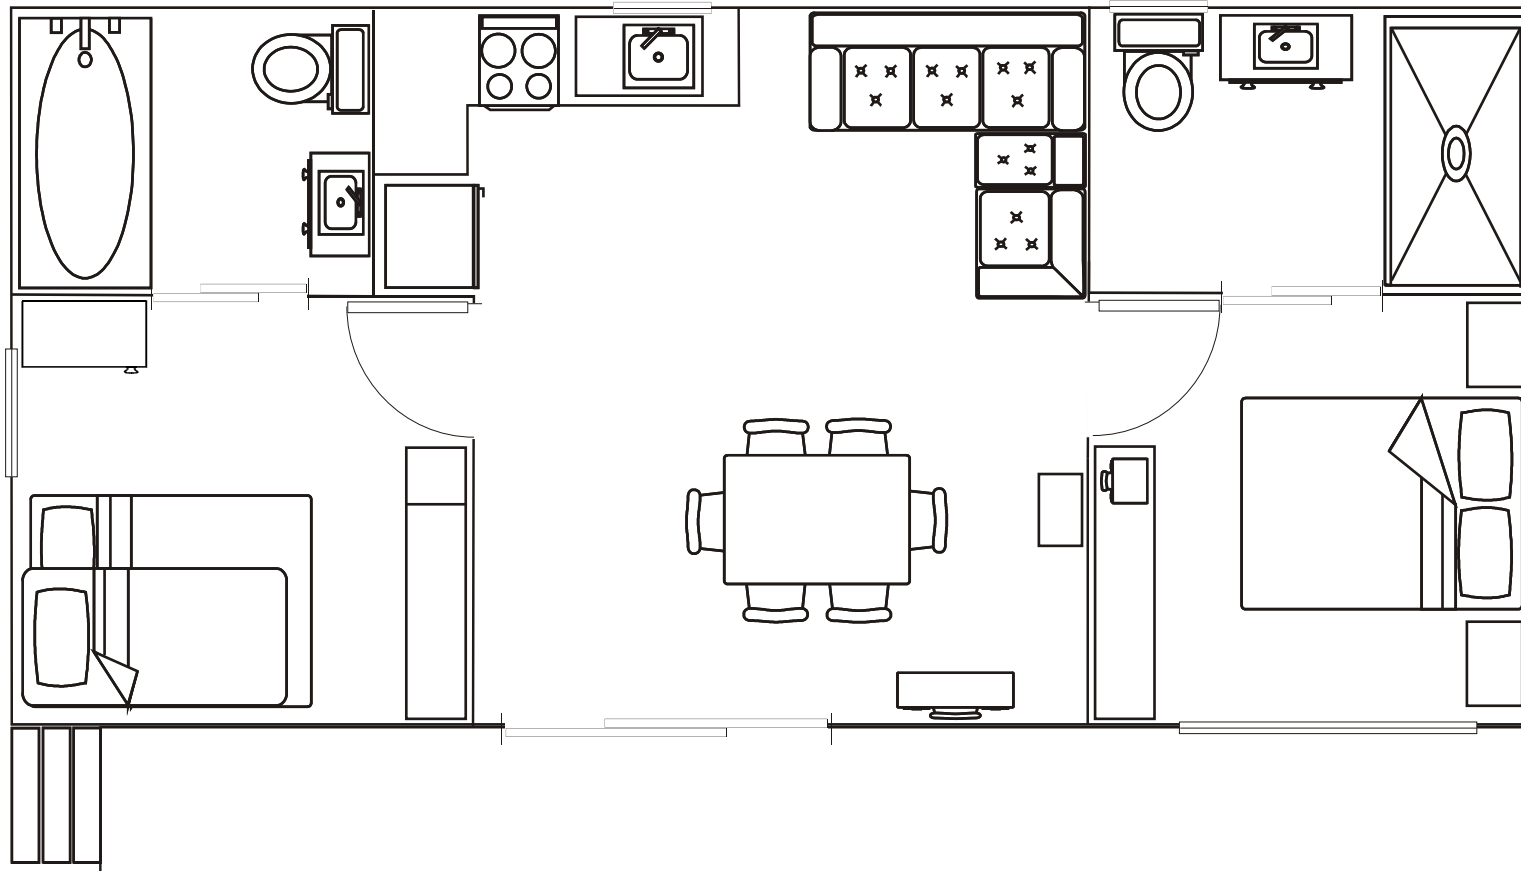

KINGSCLIFF NORTH HOLIDAY PARK SEA BREEZE CABIN FLOOR PLAN

CABIN FEATURES:

- * CAN ACCOMMODATE UP TO 5 ADULTS
- * BEDROOM 1 - QUEEN BED AND FLAT SCREEN TV
- * BEDROOM 2 - DOUBLE BED WITH SINGLE BUNK OVER
- * LOUNGE - WITH A FLAT SCREEN LCD TV
- * AIR-CONDITIONING
- * LINEN INCLUDED
- * BATHROOM - BOTH BEDROOMS WITH ENSUITE, HAIR DRYER
- * KITCHEN - FULLY-EQUIPPED WITH OVEN, MICROWAVE OVEN, FULL-SIZED FRIDGE
- * TEA AND COFFEE MAKING FACILITIES
- * IRON AND IRONING BOARD

n.b. Schematic not to scale