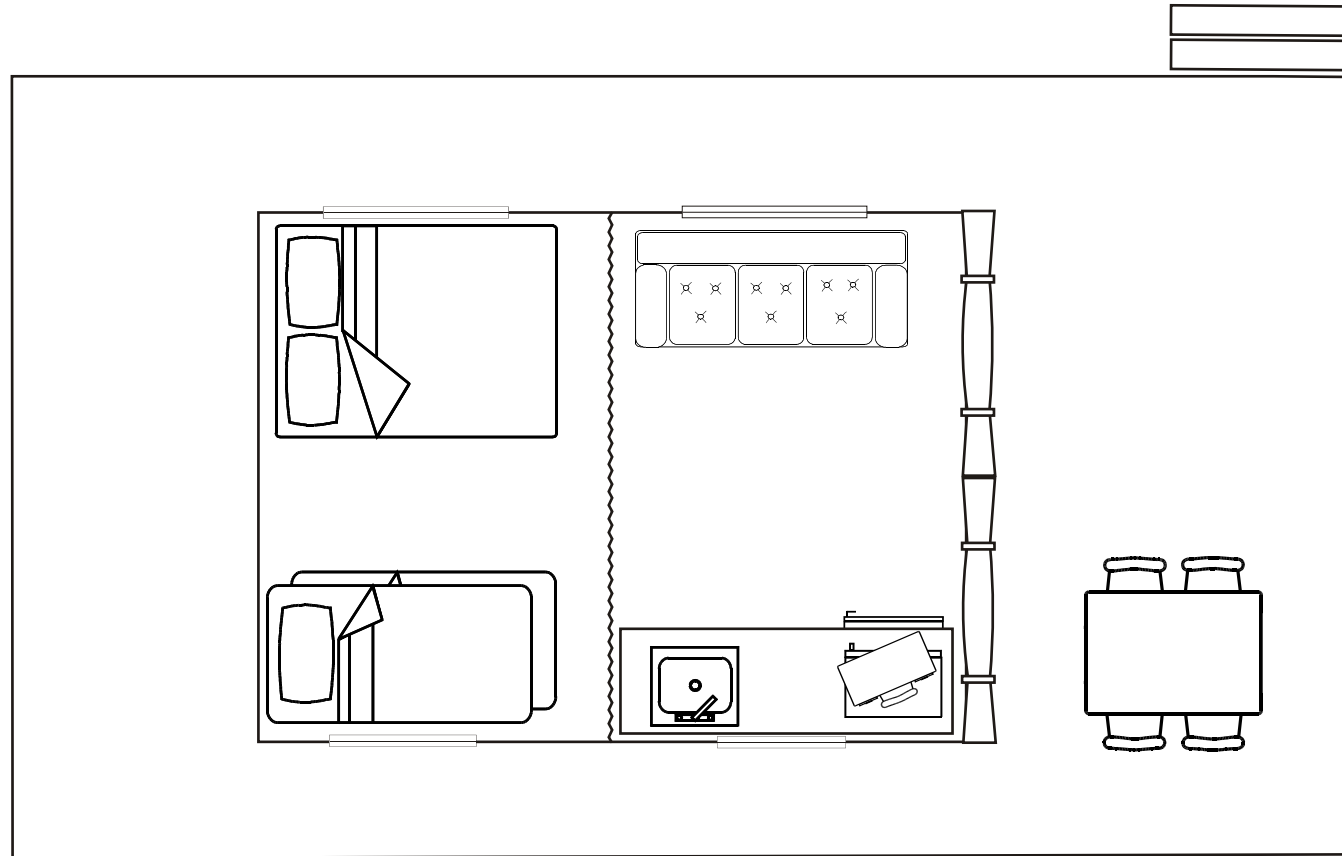

# POTTSVILLE NORTH HOLIDAY PARK CURLEW SURFARI TENT FLOOR PLAN

## SURFARI TENT FEATURES:

- \* CAN ACCOMMODATE UP TO 4 ADULTS
- \* BEDDING CONFIGURATION - QUEEN BED AND DOUBLE BUNK
- \* LOUNGE - WITH A FLAT SCREEN LCD TV
- \* LINEN INCLUDED
- \* KITCHEN AREA - FULLY EQUIPPED WITH MICROWAVE OVEN ONLY AND BAR FRIDGE
- \* PEDESTAL FAN & HEATER
- \* TEA AND COFFEE MAKING FACILITIES