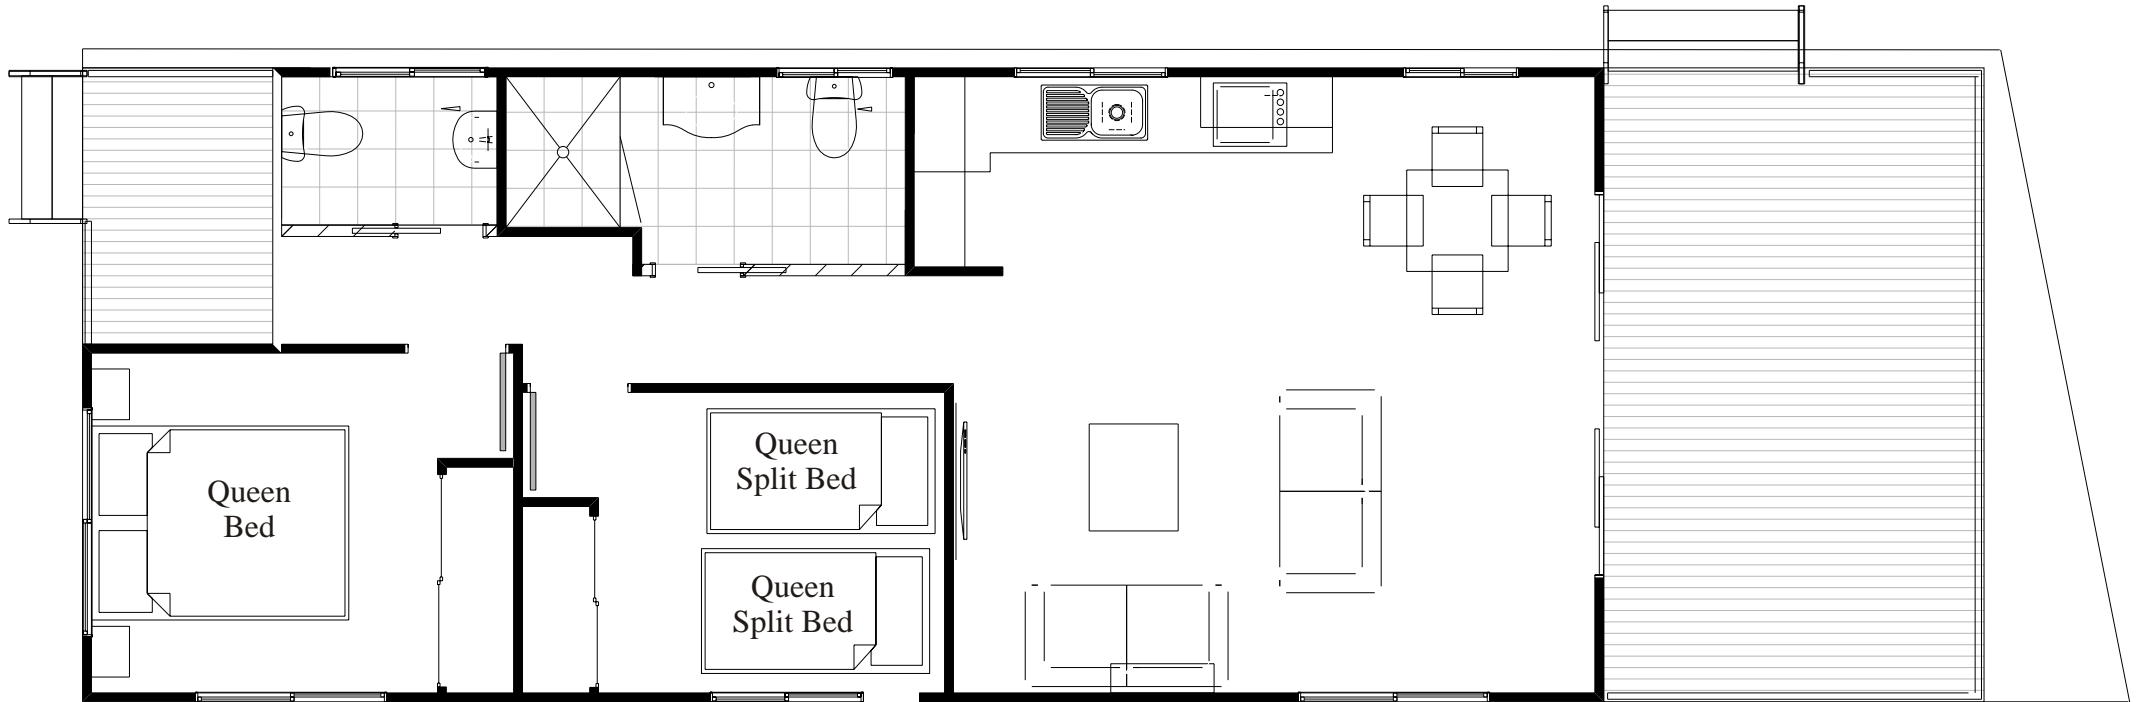

POTTSVILLE SOUTH HOLIDAY PARK OSPREY CABIN 2 B/rm Floor Plan Queen Bed & Queen Split

CABIN FEATURES:

- * CAN ACCOMMODATE UP TO 4 ADULTS
- * BEDROOM 1 - QUEEN BED
- * BEDROOM 2 - ONE QUEEN SPLIT
- * LOUNGE - WITH A FLAT SCREEN LCD TV
- * AIR-CONDITIONING
- * BATHROOM - SEPARATE SHOWER AND TOILET
- * KITCHEN - FULLY-EQUIPPED WITH CONVECTION
- * MICROWAVE OVEN, FULL-SIZED FRIDGE
- * TEA AND COFFEE MAKING FACILITIES
- * LINEN INCLUDED