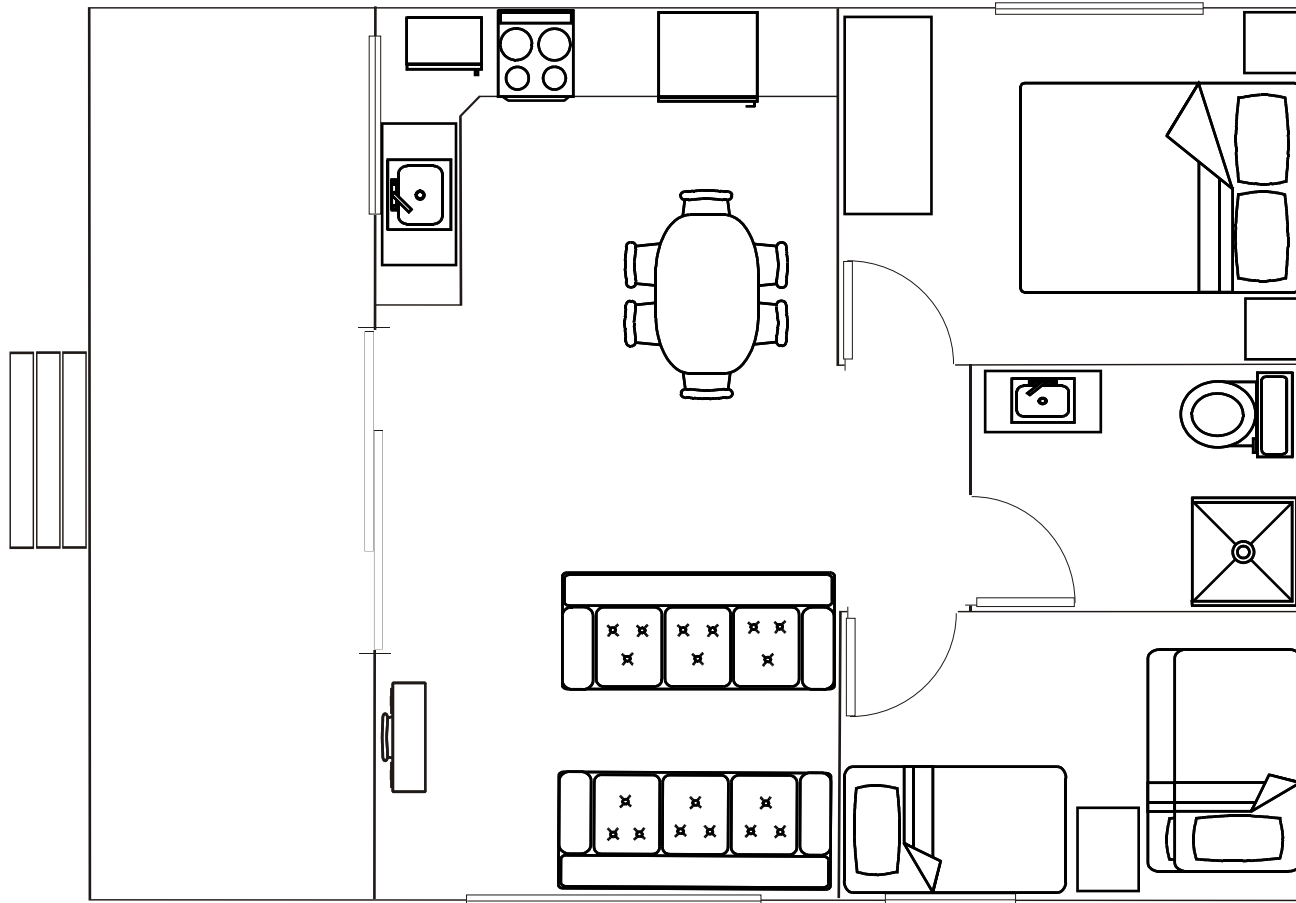

TWEED HEADS HOLIDAY PARK TWEED CABIN FLOOR PLAN

CABIN FEATURES:

- * CAN ACCOMMODATE UP TO 5 ADULTS
- * BEDROOM 1 - QUEEN BED
- * BEDROOM 2 - DOUBLE BUNK AND SEPARATE SINGLE BED
- * LOUNGE - WITH A FLAT SCREEN LCD TV
- * LINEN INCLUDED
- * AIR CONDITIONING
- * KITCHEN FULLY-EQUIPPED WITH OVEN, MICROWAVE OVEN, FULL-SIZED FRIDGE
- * TEA AND COFFEE MAKING FACILITIES

n.b. Schematic not to scale