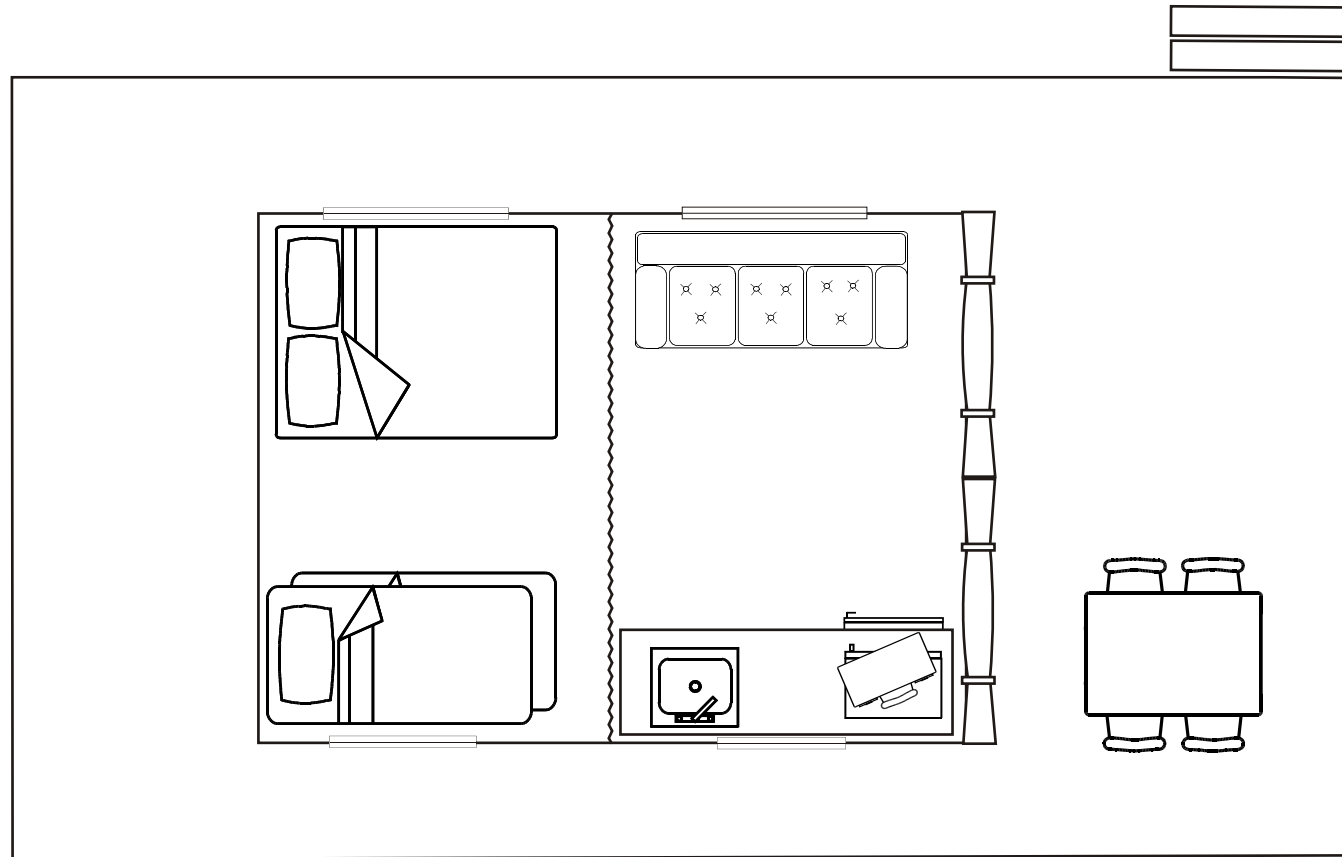

# FINGAL HEAD HOLIDAY PARK SURFARI TENT FLOOR PLAN

## SURFARI TENT FEATURES:

- \* CAN ACCOMMODATE UP TO 4 ADULTS
- \* BEDDING CONFIGURATION - QUEEN BED AND DOUBLE BUNK
- \* LOUNGE-WITH A FLAT SCREEN LCD TV
- \* LINEN INCLUDED
- \* KITCHEN AREA - FULLY EQUIPPED WITH MICROWAVE OVEN ONLY AND BAR FRIDGE
- \* PEDESTAL FAN & HEATER
- \* TEA AND COFFEE MAKING FACILITIES