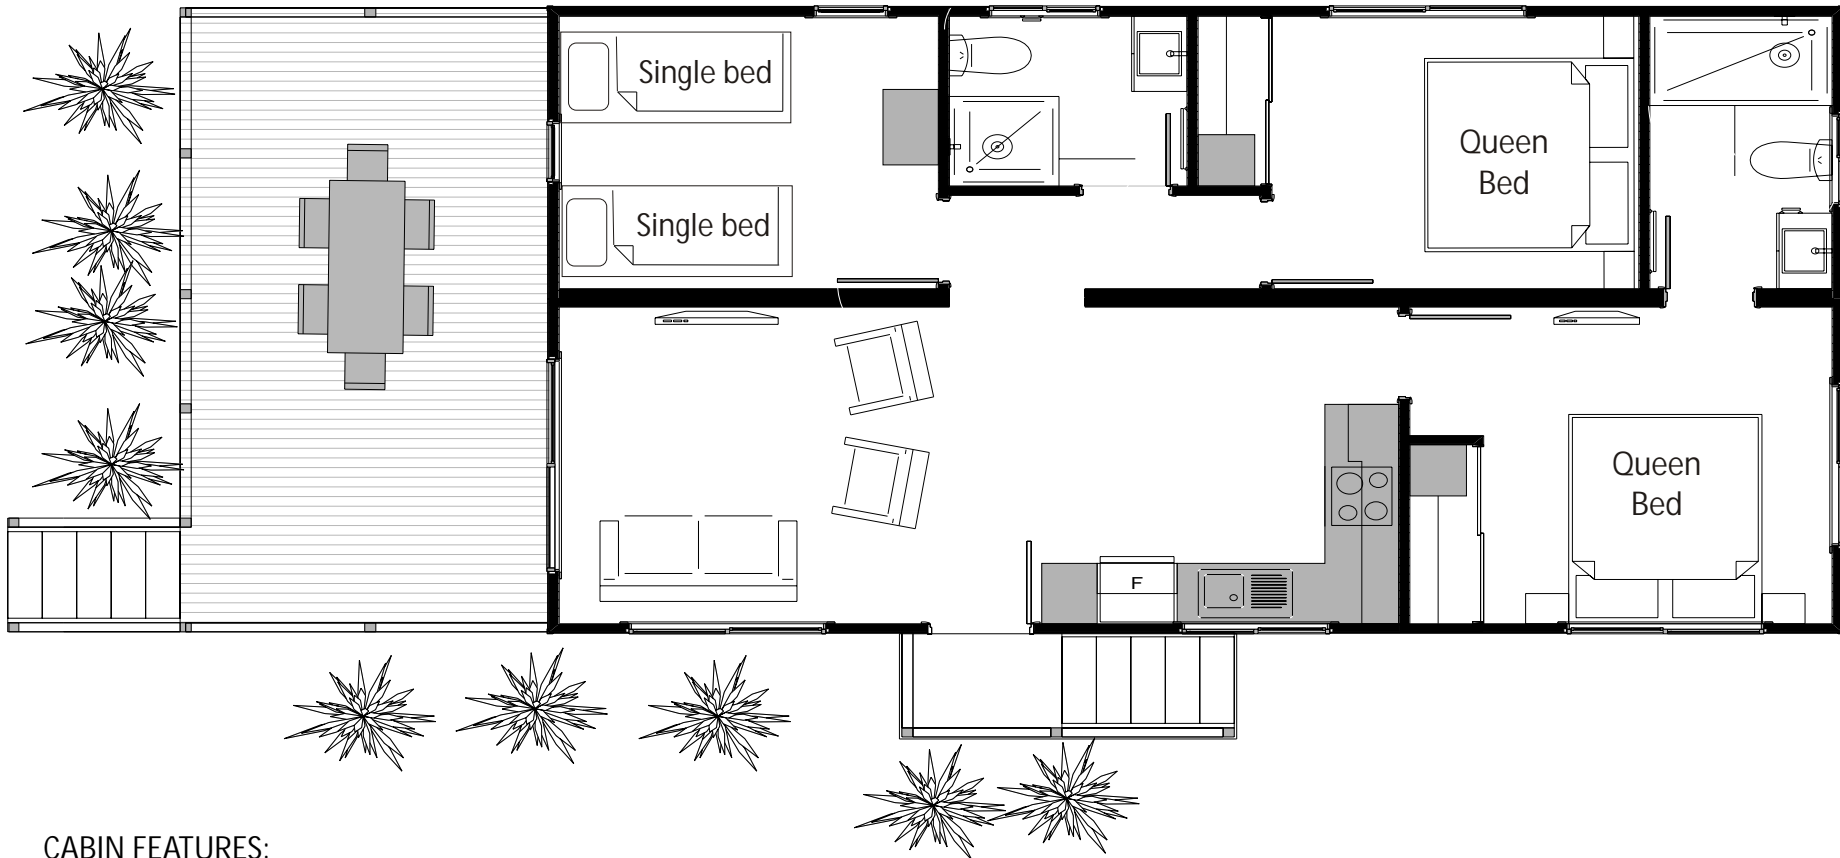

"Your holiday home on the Coast"

TWEED HEADS HOLIDAY PARK

Harbour Cabin 3 B/rm Floor Plan

2 Queen & 2 Single beds

CABIN FEATURES:

- * CAN ACCOMMODATE UP TO 6 ADULTS
- * BEDROOM 1 - 1 QUEEN BED
- * BEDROOM 2 - 1 QUEEN BED
- * BEDROOM 3 - 2 SINGLE BEDS
- * LOUNGE - WITH A FLAT SCREEN LCD TV
- * BATHROOM - SHOWER AND TOILET & SEPARATE TOILET
- * KITCHEN - FULLY-EQUIPPED
- * DISHWASHER, FULL-SIZED FRIDGE
- * TEA AND COFFEE MAKING FACILITIES
- * LINEN INCLUDED