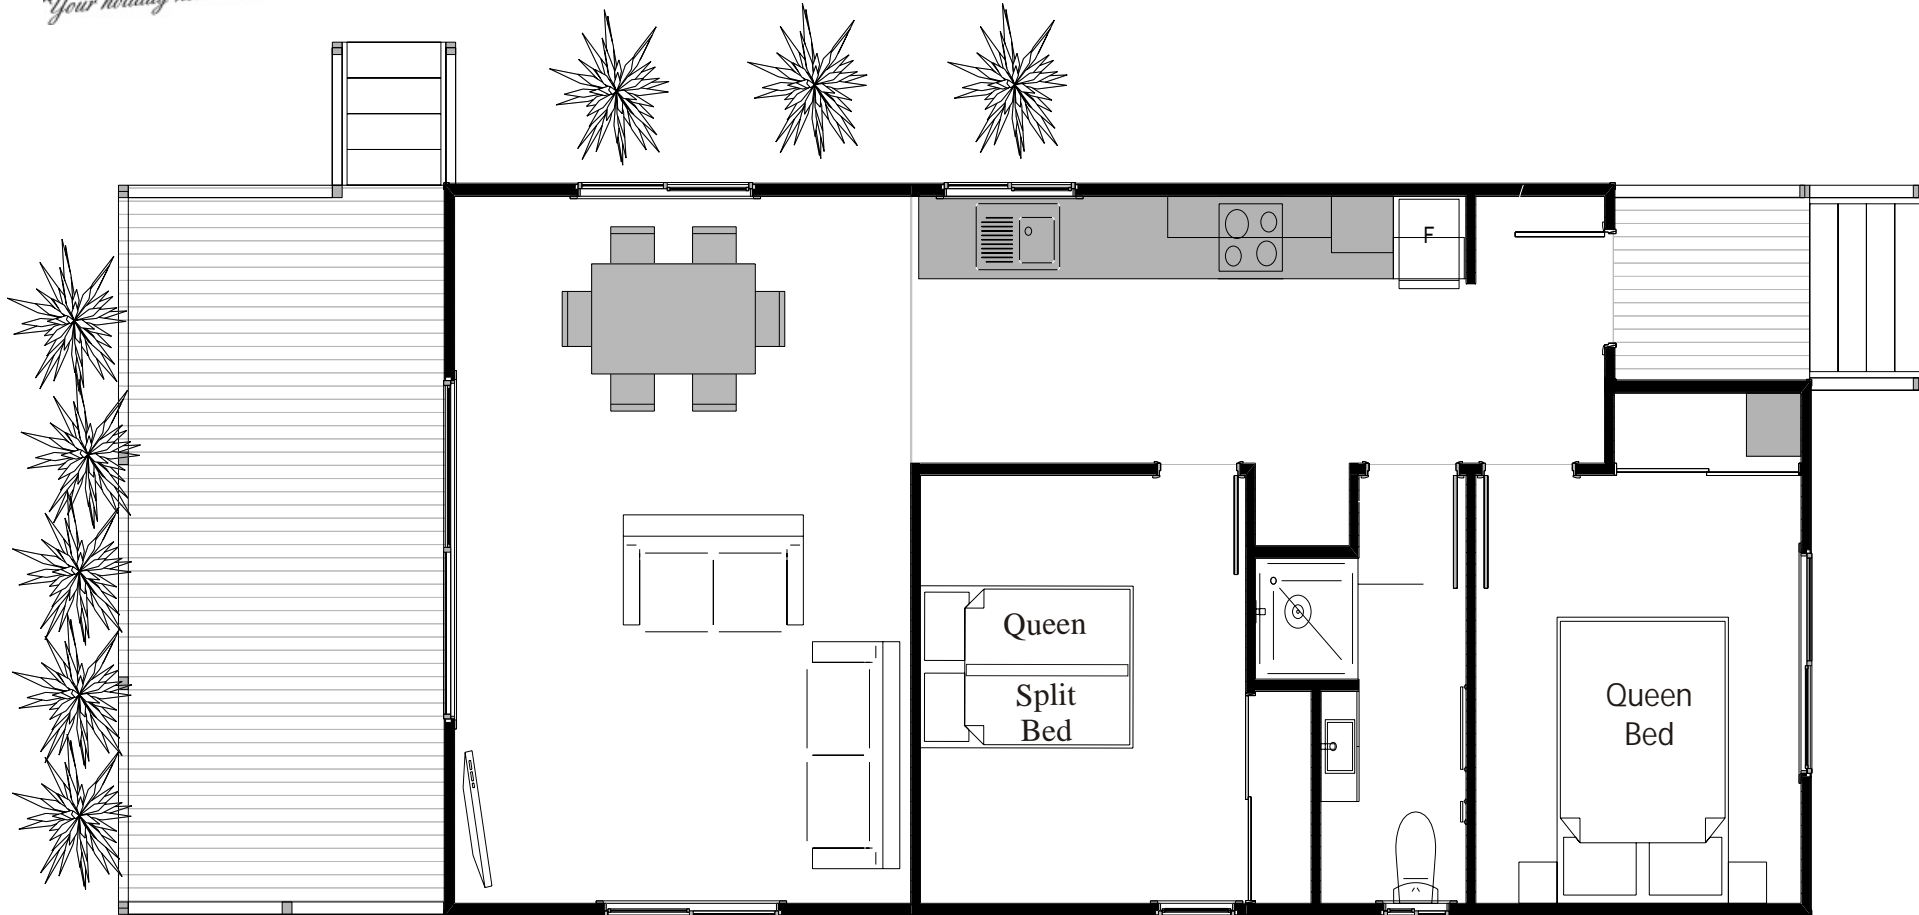

"Your holiday home on the Coast"

TWEED HEADS HOLIDAY PARK

Harbour Cabin 2 B/rm

1 Queen Bed & 1 Queen Split Bed

CABIN FEATURES:

- * CAN ACCOMMODATE UP TO 4 ADULTS
- * BEDROOM 1 - 1 QUEEN BED
- * BEDROOM 2 - 1 QUEEN SPLIT BED
- * LOUNGE - WITH A FLAT SCREEN LCD TV
- * LINEN INCLUDED
- * BATHROOM - SHOWER AND TOILET & SEPARATE TOILET
- * KITCHEN - FULLY-EQUIPPED
- * DISHWASHER, FULL-SIZED FRIDGE
- * TEA AND COFFEE MAKING FACILITIES