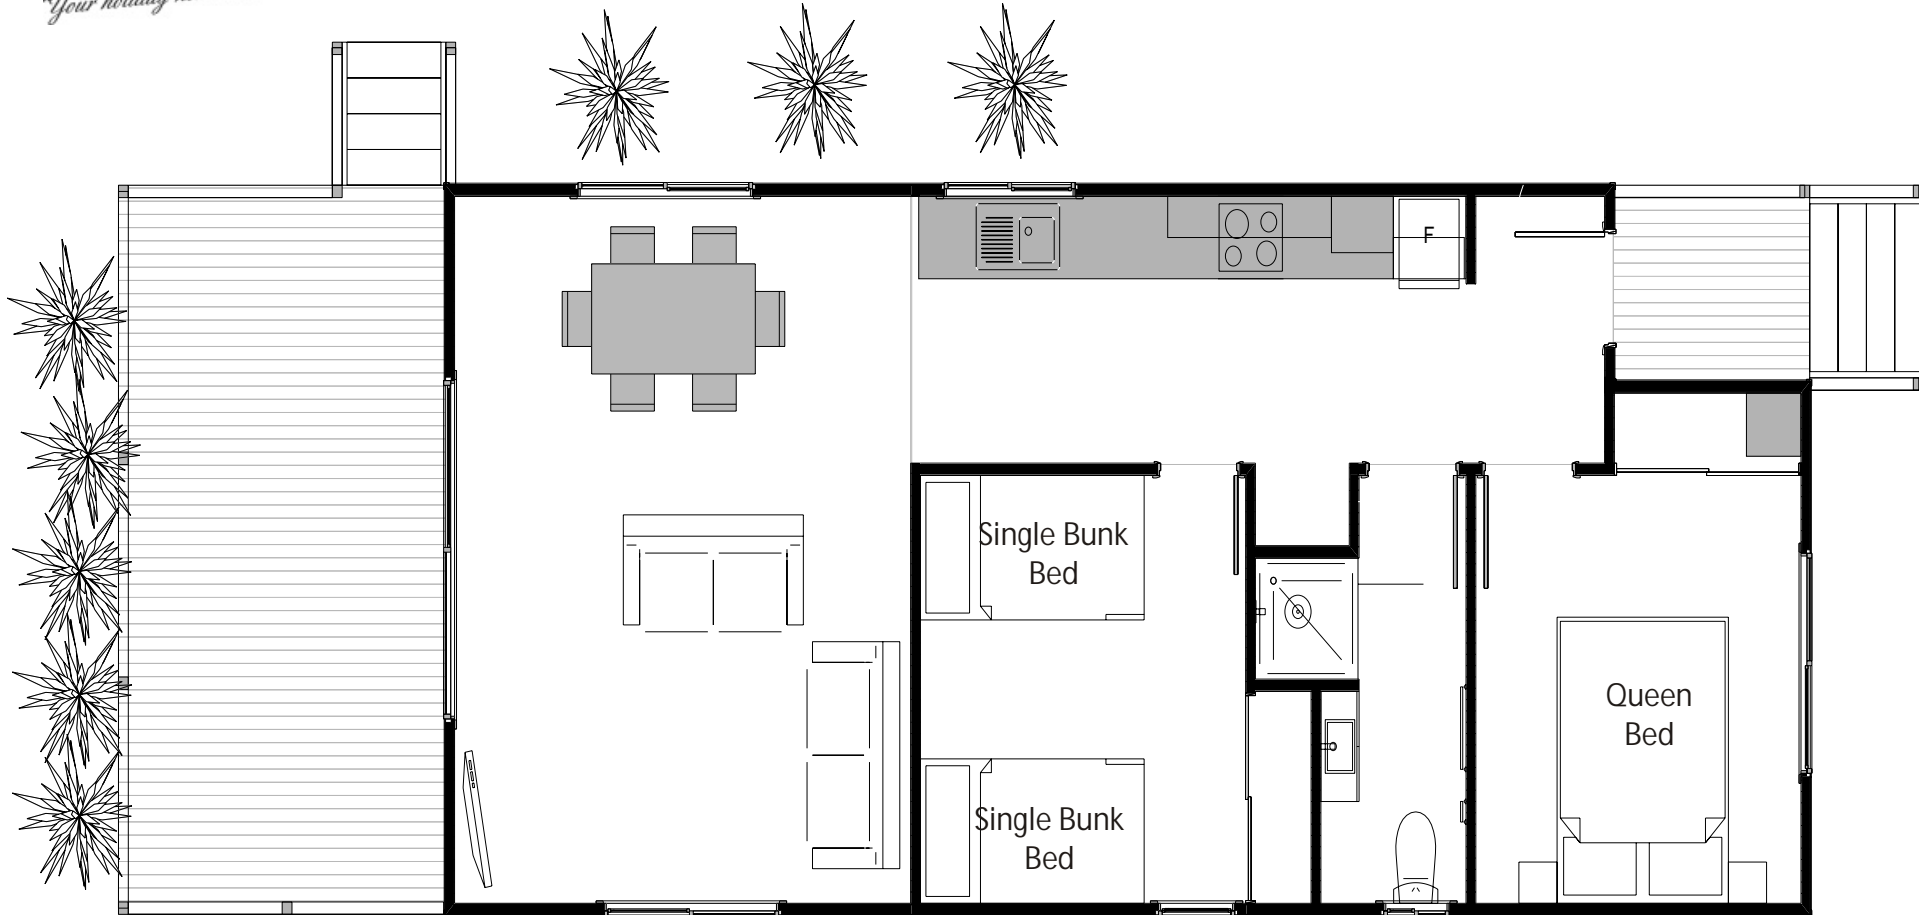

"Your holiday home on the Coast"

TWEED HEADS HOLIDAY PARK

Harbour Cabin 2 B/rm

Queen & 2 Single Bunk Beds

CABIN FEATURES:

- * CAN ACCOMMODATE UP TO 6 ADULTS
- * BEDROOM 1 - 1 QUEEN BED
- * BEDROOM 2 - 2 SINGLE BUNK BEDS
- * LOUNGE - WITH A FLAT SCREEN LCD TV
- * LINEN INCLUDED
- * BATHROOM - SHOWER AND TOILET & SEPARATE TOILET
- * KITCHEN - FULLY-EQUIPPED
- * DISHWASHER, FULL-SIZED FRIDGE
- * TEA AND COFFEE MAKING FACILITIES