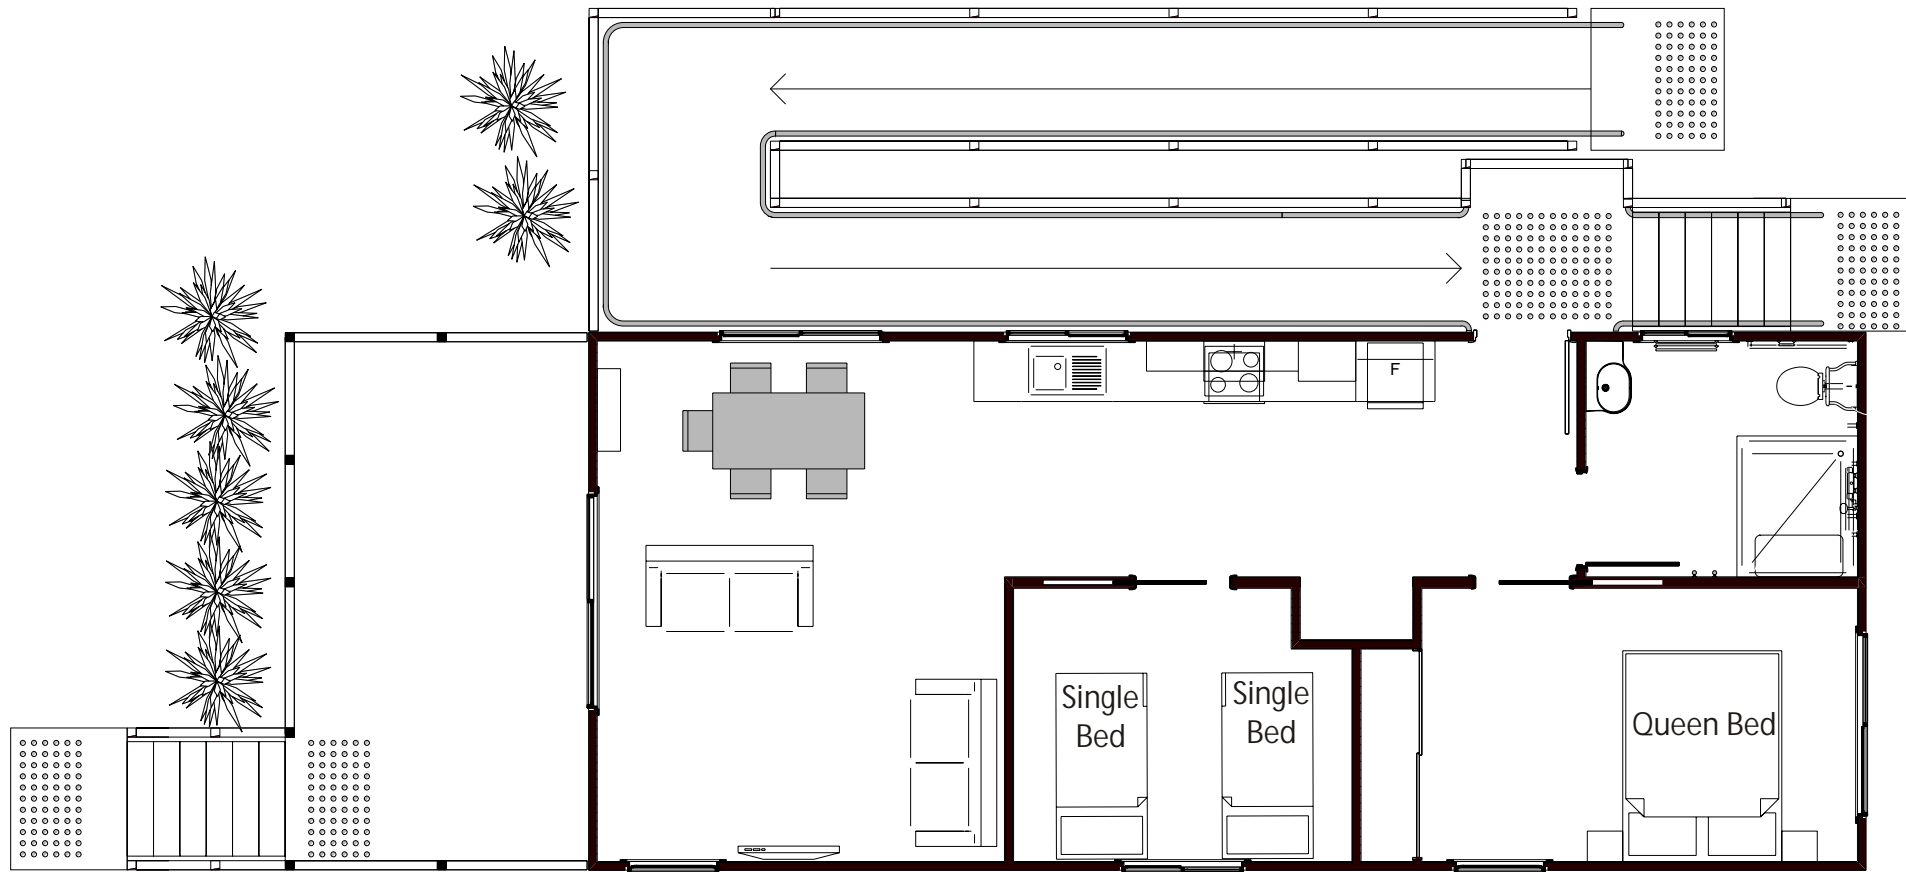

## Harbour Cabin 2 Brm with Facilities Floor Plan

### Queen Bed & Queen Split Bed

#### CABIN FEATURES:

- \* CAN ACCOMMODATE UP TO 4 ADULTS
- \* BEDROOM 1 - QUEEN BED
- \* BEDROOM 2 - 2 SINGLE BEDS
- \* LOUNGE - WITH A FLAT SCREEN LCD TV
- \* AIR CONDITIONING
- \* BATHROOM DISABLE FACILITIES - SHOWER AND TOILET
- \* KITCHEN - FULLY-EQUIPPED WITH
- \* FULL-SIZED FRIDGE
- \* TEA AND COFFEE MAKING FACILITIES
- \* LINEN INCLUDED