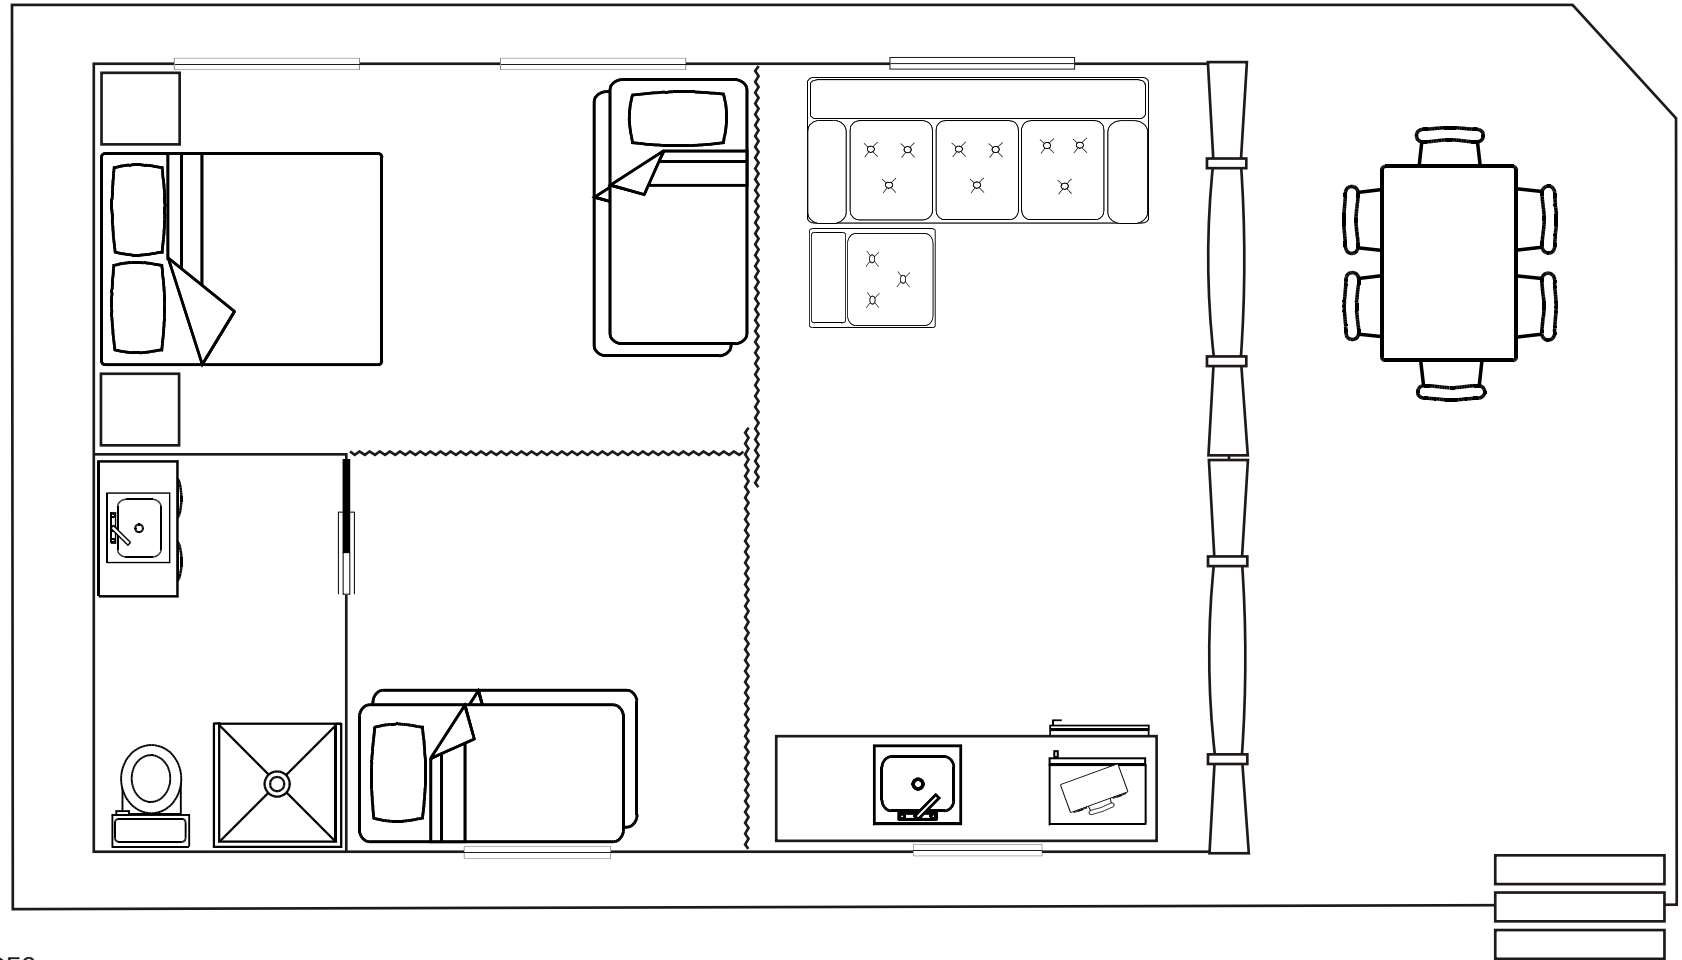

HASTINGS POINT HOLIDAY PARK BOMBORA SURFARI TENT FLOOR PLAN

SURFARI TENT FEATURES:

- * CAN ACCOMMODATE UP TO 6 ADULTS
- * BEDDING CONFIGURATION -
QUEEN BED AND TWO DOUBLE BUNKS
- * LOUNGE - WITH A FLAT SCREEN LCD TV
- * TEA AND COFFEE MAKING FACILITIES
- * KITCHEN AREA - FULLY EQUIPPED WITH MICROWAVE OVEN ONLY
AND FULL SIZE FRIDGE
- * ENSUITE BATHROOM WITH SHOWER AND TOILET
- * PEDESTAL FAN & HEATER
- * LINEN INCLUDED

n.b. Schematic not to scale